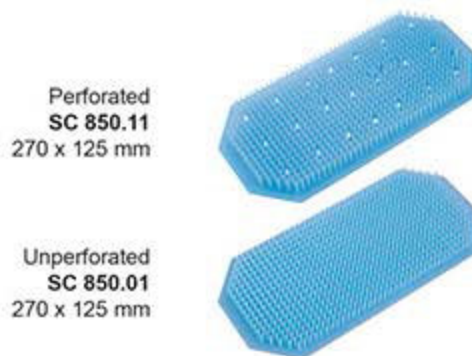

SILICONE MAT & GENERAL ACCESSORIES

Standart

Perforated
SC 850.10
270 x 125 mm

Unperforated
SC 850.00
270 X 125 mm

Perforated
SC 850.11
270 x 125 mm

Unperforated
SC 850.01
270 x 125 mm

Perforated
SC 851.10
245 x 245 mm

Unperforated
SC 851.00
245 x 245 mm

Perforated
SC 851.11
245 x 245 mm

Unperforated
SC 851.01
245 x 245 mm

SC 852.00
225 x 235 mm

SC 852.10
370 x 235 mm

SC 852.20
450 x 235 mm

SC 852.30
500 x 235 mm

SC 852.01
225 x 235 mm

SC 852.11
370 x 235 mm

SC 852.21
450 x 235 mm

SC 852.31
500 x 235 mm

Silicone Holder

SC 854.00
8 x 26 x 40 mm

SC 854.03
8 x 26 x 40 mm

SC 854.05
8 x 26 x 40 mm

Rail

Silicone holder can be slide into rails

Fixation clips

SC 854.50

Individual silicone holder and rails can be fixed by clips

SC 853.00 545 x 255 mm

Can be cut to desired dimensions

QUALITATIS RATIONEM HABEMUS