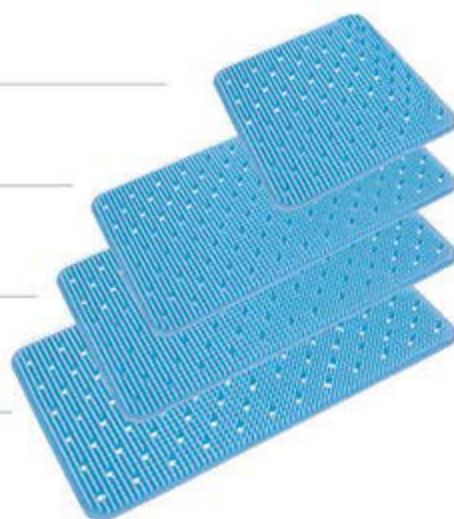

SILICONE MAT & GENERAL ACCESSORIES

Standart

Perforated
SC 850.10
270 x 125 mm

Unperforated
SC 850.00
270 X 125 mm

Perforated
SC 850.11
270 x 125 mm

Unperforated
SC 850.01
270 x 125 mm

Perforated
SC 851.10
245 x 245 mm

Unperforated
SC 851.00
245 x 245 mm

Perforated
SC 851.11
245 x 245 mm

Unperforated
SC 851.01
245 x 245 mm

SC 852.00
225 x 235 mm

SC 852.10
370 x 235 mm

SC 852.20
450 x 235 mm

SC 852.30
500 x 235 mm

SC 852.01
225 x 235 mm

SC 852.11
370 x 235 mm

SC 852.21
450 x 235 mm

SC 852.31
500 x 235 mm

Silicone Holder

SC 854.00
8 x 26 x 40 mm

SC 854.03
8 x 26 x 40 mm

SC 854.05
8 x 26 x 40 mm

Rail

Silicone holder can be slide into rails

Fixation clips

SC 854.50

Individual silicone holder and rails can be fixed by clips

SC 853.00 545 x 255 mm

Can be cut to desired dimensions

QUALITATIS RATIONEM HABEMUS