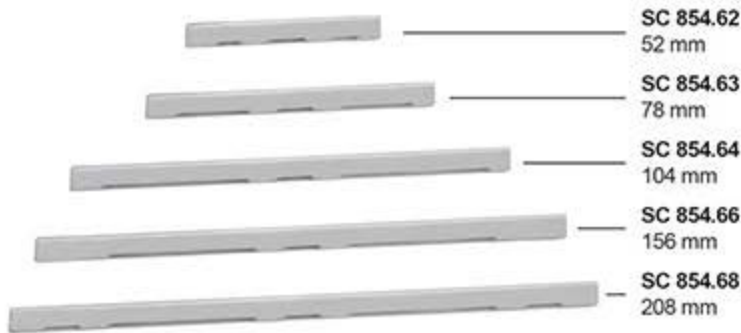

Unperforated
SC 851.00
245 x 245 mm

Perforated
SC 851.11
245 x 245 mm

Unperforated
SC 851.01
245 x 245 mm

SC 852.00
225 x 235 mm

SC 852.10
370 x 235 mm

SC 852.20
450 x 235 mm

SC 852.30
500 x 235 mm

SC 852.01
225 x 235 mm

SC 852.11
370 x 235 mm

SC 852.21
450 x 235 mm

SC 852.31
500 x 235 mm

Silicone Holder

SC 854.00
8 x 26 x 40 mm

SC 854.03
8 x 26 x 40 mm

SC 854.05
8 x 26 x 40 mm

Rail

Silicone holder can be slide into rails

Fixation clips

SC 854.50

Individual silicone holder and rails can be fixed by clips

SC 853.00 545 x 255 mm

Can be cut to desired dimensions

QUALITATIS RATIONEM HABEMUS