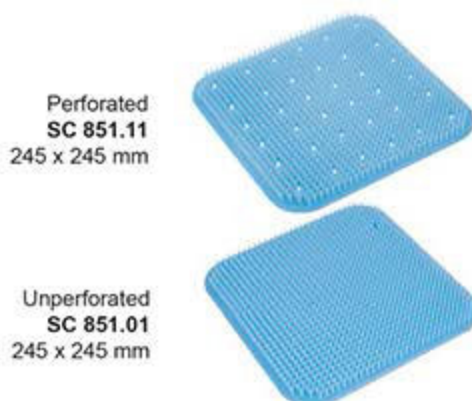

SILICONE MAT & GENERAL ACCESSORIES

Standart

Perforated
SC 850.10
270 x 125 mm

Unperforated
SC 850.00
270 X 125 mm

Perforated
SC 850.11
270 x 125 mm

Unperforated
SC 850.01
270 x 125 mm

Perforated
SC 851.10
245 x 245 mm

Unperforated
SC 851.00
245 x 245 mm

Perforated
SC 851.11
245 x 245 mm

Unperforated
SC 851.01
245 x 245 mm

SC 852.00
225 x 235 mm

SC 852.10
370 x 235 mm

SC 852.20
450 x 235 mm

SC 852.30
500 x 235 mm

SC 852.01
225 x 235 mm

SC 852.11
370 x 235 mm

SC 852.21
450 x 235 mm

SC 852.31
500 x 235 mm

Silicone Holder

SC 854.00
8 x 26 x 40 mm

SC 854.03
8 x 26 x 40 mm

SC 854.05
8 x 26 x 40 mm

Rail

Silicone holder can be slide into rails

Fixation clips

SC 854.50

Individual silicone holder and rails can be fixed by clips

SC 853.00 545 x 255 mm

Can be cut to desired dimensions

QUALITATIS RATIONEM HABEMUS