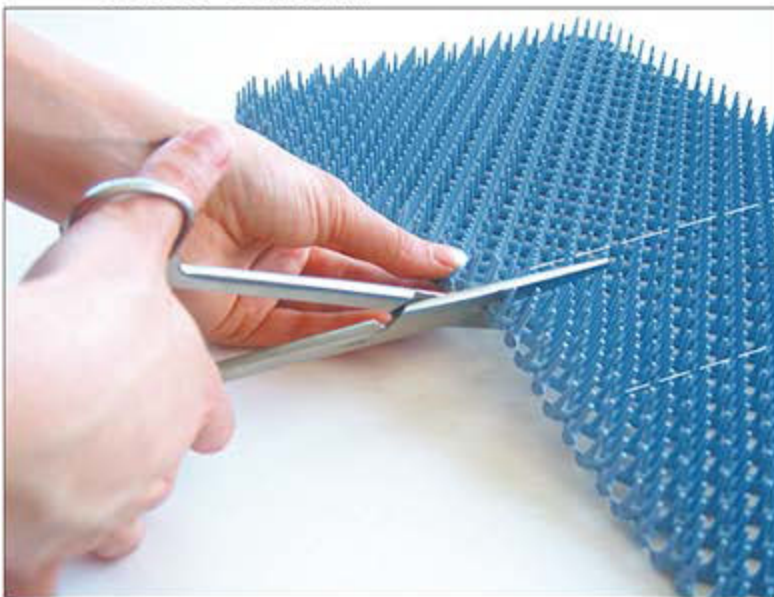

Silicone holder can be slide into rails

Fixation clips

SC 854.50

Individual silicone holder and rails can be fixed by clips

SC 853.00 545 x 255 mm

Can be cut to desired dimensions

QUALITATIS RATIONEM HABEMUS