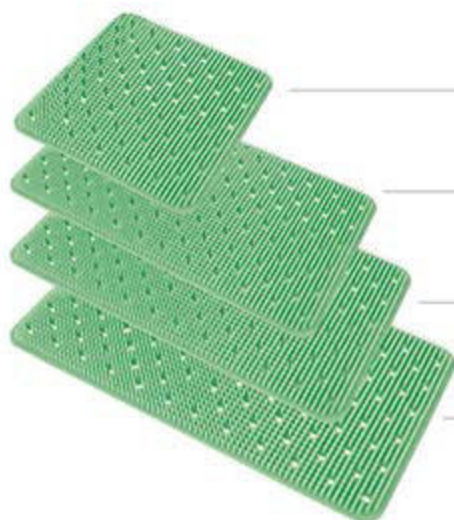

SILICONE MAT & GENERAL ACCESSORIES

Standart

Perforated
SC 850.10
270 x 125 mm

Unperforated
SC 850.00
270 X 125 mm

Perforated
SC 850.11
270 x 125 mm

Unperforated
SC 850.01
270 x 125 mm

Perforated
SC 851.10
245 x 245 mm

Unperforated
SC 851.00
245 x 245 mm

Perforated
SC 851.11
245 x 245 mm

Unperforated
SC 851.01
245 x 245 mm

SC 852.00
225 x 235 mm

SC 852.10
370 x 235 mm

SC 852.20
450 x 235 mm

SC 852.30
500 x 235 mm

SC 852.01
225 x 235 mm

SC 852.11
370 x 235 mm

SC 852.21
450 x 235 mm

SC 852.31
500 x 235 mm

Silicone Holder

SC 854.00
8 x 26 x 40 mm

SC 854.03
8 x 26 x 40 mm

SC 854.05
8 x 26 x 40 mm

Rail

Silicone holder can be slide into rails

Fixation clips

SC 854.50

Individual silicone holder and rails can be fixed by clips

SC 853.00 545 x 255 mm

Can be cut to desired dimensions

QUALITATIS RATIONEM HABEMUS