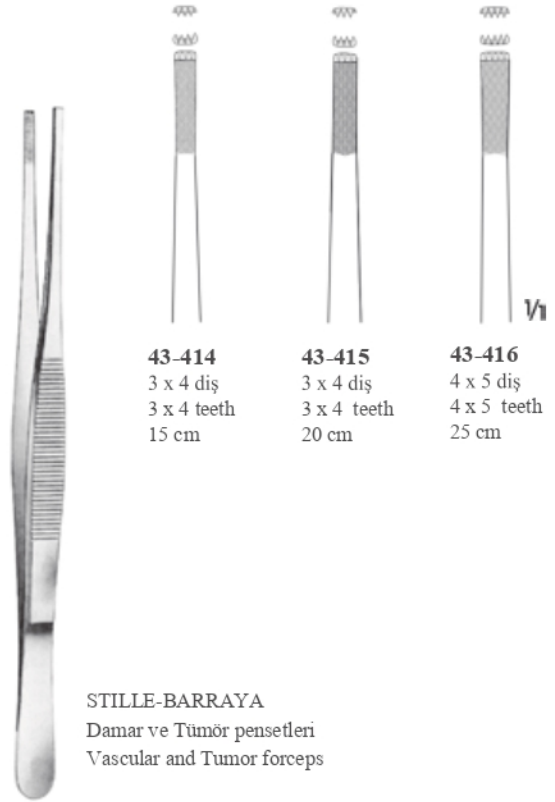

43-400
14.5 cm

43-401
16 cm

Doku pensetleri
Tissue forceps

43-402
17.5 cm

43-403
23 cm

43-404
17.5 cm

GERALD
Hassas doku pensetleri
Delicate tissue forceps

43-405
Doku penset
Tissue forceps
20 cm

BROPHY
43-406
Doku penset
Tissue forceps
20 cm

CUSHING
43-407
Doku penset
Tissue forceps
18 cm

43-408
15 cm

43-409
20 cm

STRASSBURGER MODEL
43-408 - 43-409
Doku pensetleri
Tissue forceps

WAUGH
Hassas doku pensetleri
Delicate tissue forceps

STILLE-BARRAYA
Damar ve Tümör pensetleri
Vascular and Tumor forceps

ADLERKREUTZ
Damar ve Tümör pensetleri
Vascular and Tumor forceps

LANE
Doku pensetleri
Tissue forceps

DUVAL
43-424
Bağırsak penset
Intestinal forceps
14 cm