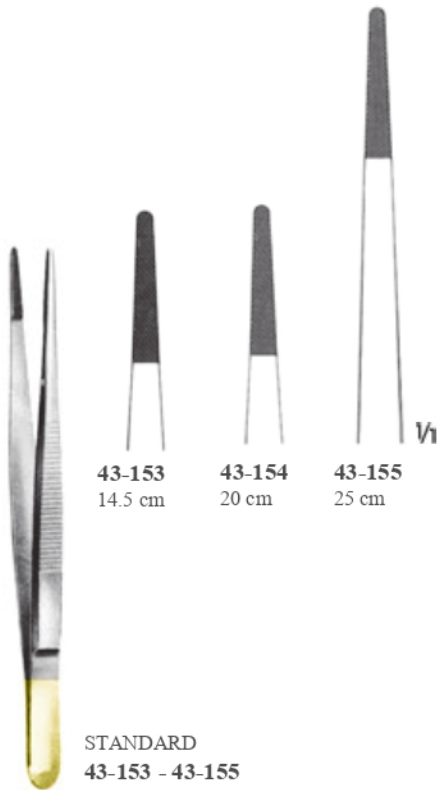

Karbid uclu Diseksiyon Pensleri

- Ince yapılı karbid ucu sayesinde verimli kullanım...
- Sıkı şekilde ve dokuya zarar vermeden kavrama...
- Çok amaçlı kullanım
- Uzun çalışma süresi

Carbide-tipped dissecting forceps

- Due-to slender carbide tip, efficient use
- Tight gripping without damaging the tissue
- Multi-purpose use
- Long working life