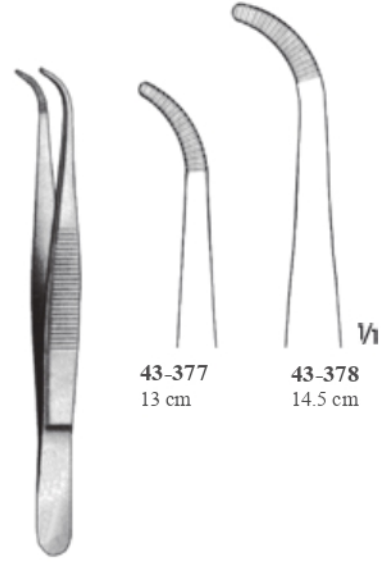

20 cm

43-369

43-370

1/2

GILLIES

43-371
15 cm

1/2

1/2

43-372
15.5 cm

1/2

SCHWEDISCHES MODELL
Diseksiyon pensetleri
Dissecting forceps

Orta/Medium
Diseksiyon pensetleri
Dissecting forceps

OCHSNER
43-379
Ligatür penseti
Ligature forceps
14.5 cm

BONNEY
43-380
Diseksiyon penseti
Dissecting forceps
17.5 cm

RAMSEY
43-381
Diseksiyon penseti
Dissecting forceps
18 cm

De Bakey Diş

Toothing De Bakey

43-382
15 cm

43-383
19.5 cm

43-384
24 cm

COOLEY
Pensetler/forceps

1.0 mm