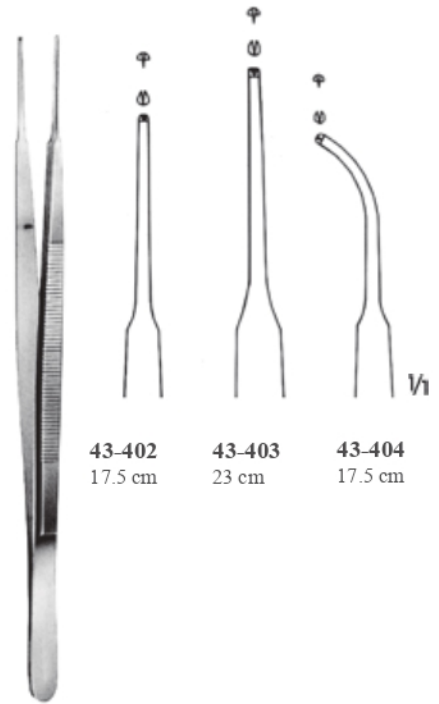

1.0 mm

DE BAKEY
43-389 18 cm
43-390 20 cm
Düz saplı
Mikro penset
Micro forceps
With round handle

1.0 mm

DE BAKEY
43-391 15 cm
43-392 19.5 cm
43-393 24 cm
Penset/forceps

1.2 mm

43-394
15 cm

1.5 mm

43-395
20 cm

1.5 mm

43-396
24 cm

1.5 mm

43-397
30 cm

Ultra hafif pensetler
Ultra-Light forceps

43-398
12.5 cm

43-399
15 cm

TREVES
Doku pensetleri
Tissue forceps

43-400
14.5 cm

43-401
16 cm

Doku pensetleri
Tissue forceps

43-402
17.5 cm

43-403
23 cm

43-404
17.5 cm

GERALD
Hassas doku pensetleri
Delicate tissue forceps

43-405
Doku penset
Tissue forceps
20 cm