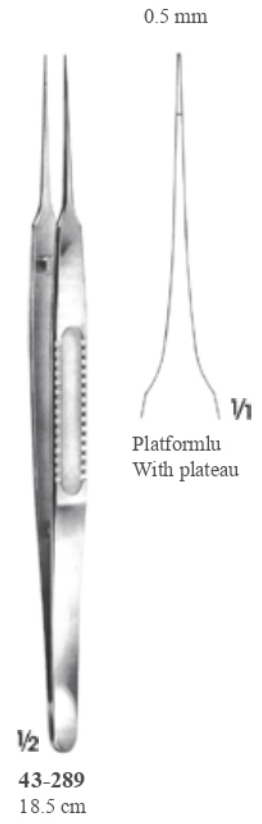

43-179
18 cm

43-180
20 cm

43-181
25 cm

43-182
30.5 cm

V₁

43-183 - 43-190
Standart model/Standard pattern

43-183
11.5 cm

43-184
13 cm

Eğik geçme
Slant pass

MICRO-ADSON
43-268
Hassas doku penseti
Delicate tissue forceps
12 cm

ADSON
43-294

12 cm

ADSON
43-295

12 cm

ADSON
43-296

12 cm