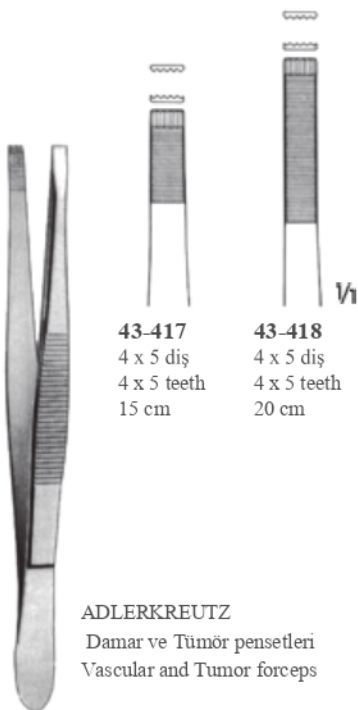

43-400
14.5 cm

43-401
16 cm

Doku pensetleri
Tissue forceps

43-402
17.5 cm

43-403
23 cm

43-404
17.5 cm

GERALD
Hassas doku pensetleri
Delicate tissue forceps

43-405
Doku penset
Tissue forceps
20 cm

BROPHY
43-406
Doku penset
Tissue forceps
20 cm

CUSHING
43-407
Doku penset
Tissue forceps
18 cm

43-408
15 cm

43-409
20 cm

STRASSBURGER MODEL
43-408 - 43-409
Doku pensetleri
Tissue forceps

WAUGH
Hassas doku pensetleri
Delicate tissue forceps

STILLE-BARRAYA
Damar ve Tümör pensetleri
Vascular and Tumor forceps

ADLERKREUTZ
Damar ve Tümör pensetleri
Vascular and Tumor forceps

LANE
Doku pensetleri
Tissue forceps

DUVAL
43-424
Bağırsak penset
Intestinal forceps
14 cm