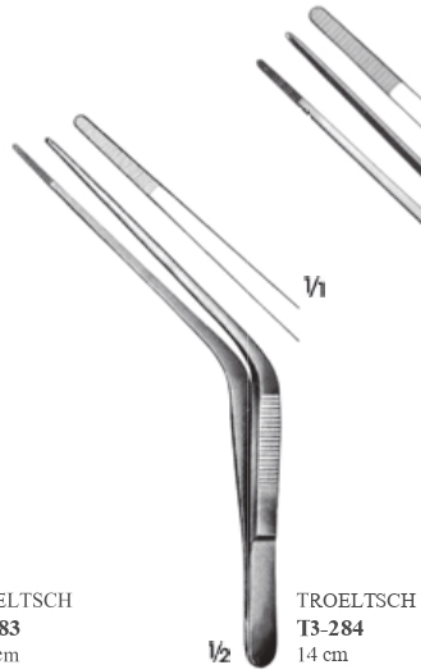

ST. MARTIN
43-265
Hassas göz penseti
Delicate eye forceps
8 cm

CASTROVIEJO
43-266
Hassas göz penseti
Delicate eye forceps
8 cm

MICRO-ADSON-BIEMER
43-267
Hassas doku penseti
Delicate tissue forceps
12 cm

Eğik geçme
Slant pass

MICRO-ADSON
43-268
Hassas doku penseti
Delicate tissue forceps
12 cm

ADSON
43-294

12 cm

ADSON
43-295

12 cm

ADSON
43-296

12 cm