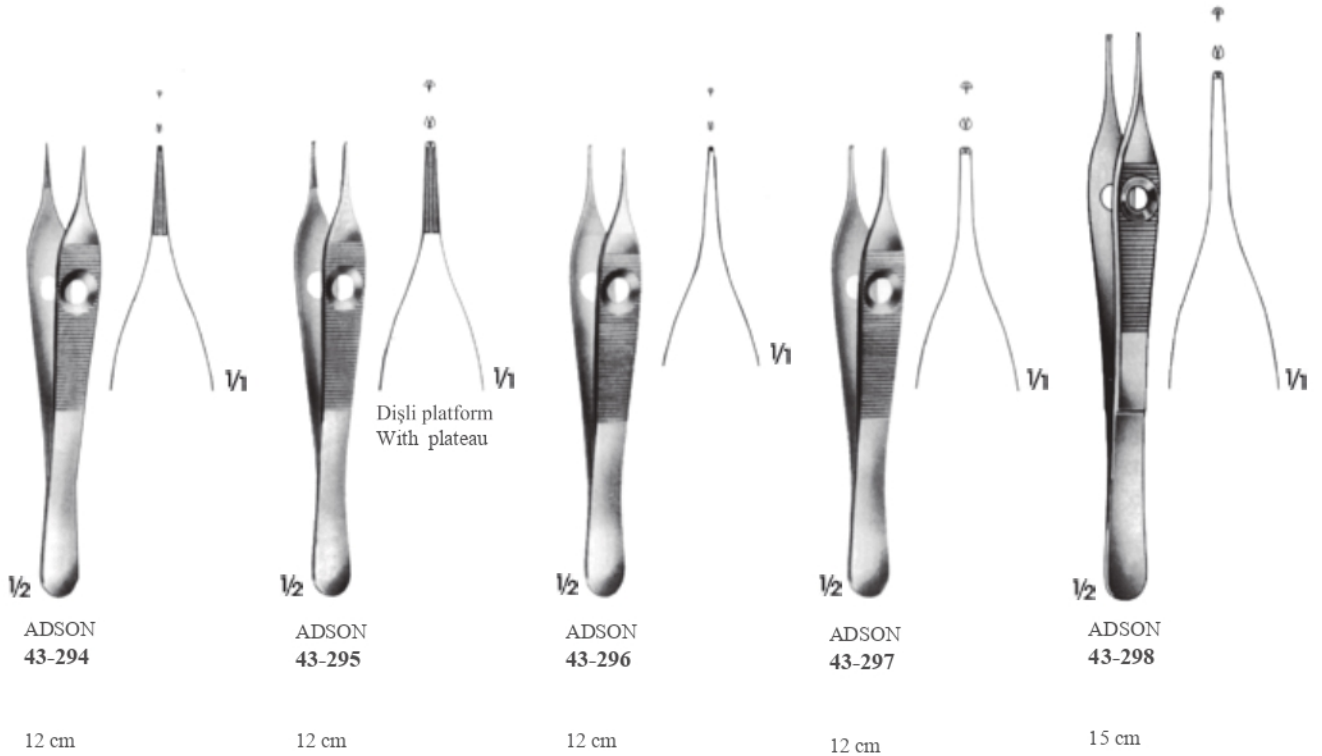

Eğik geçme
Slant pass

MICRO-ADSON
43-268
Hassas doku penseti
Delicate tissue forceps
12 cm

ADSON
43-294

12 cm

ADSON
43-295

12 cm

ADSON
43-296

12 cm