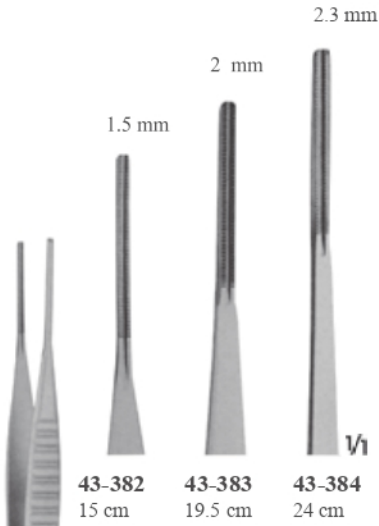

20 cm

43-369

43-370

1/2

GILLIES

43-371
15 cm

1/2

1/2

43-372
15.5 cm

1/2

SCHWEDISCHES MODELL
Diseksiyon pensetleri
Dissecting forceps

Orta/Medium
Diseksiyon pensetleri
Dissecting forceps

OCHSNER
43-379
Ligatür penseti
Ligature forceps
14.5 cm

BONNEY
43-380
Diseksiyon penseti
Dissecting forceps
17.5 cm

RAMSEY
43-381
Diseksiyon penseti
Dissecting forceps
18 cm

De Bakey Diş

Toothing De Bakey

43-382
15 cm

43-383
19.5 cm

43-384
24 cm

COOLEY
Pensetler/forceps

1.0 mm