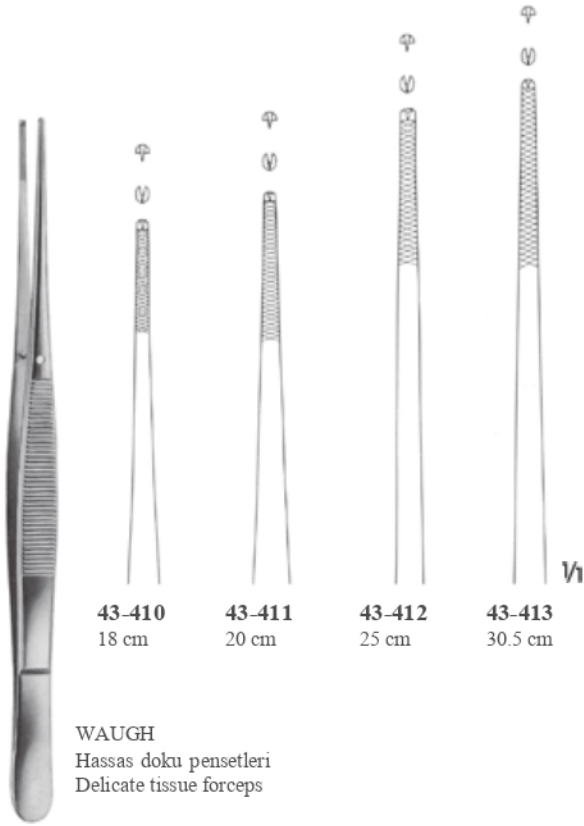

43-400
14.5 cm

43-401
16 cm

Doku pensetleri
Tissue forceps

43-402
17.5 cm

43-403
23 cm

43-404
17.5 cm

GERALD
Hassas doku pensetleri
Delicate tissue forceps

43-405
Doku penset
Tissue forceps
20 cm

BROPHY
43-406
Doku penset
Tissue forceps
20 cm

CUSHING
43-407
Doku penset
Tissue forceps
18 cm

43-408
15 cm

43-409
20 cm

STRASSBURGER MODEL
43-408 - 43-409
Doku pensetleri
Tissue forceps

WAUGH
Hassas doku pensetleri
Delicate tissue forceps

STILLE-BARRAYA
Damar ve Tümör pensetleri
Vascular and Tumor forceps

ADLERKREUTZ
Damar ve Tümör pensetleri
Vascular and Tumor forceps

LANE
Doku pensetleri
Tissue forceps

DUVAL
43-424
Bağırsak penset
Intestinal forceps
14 cm