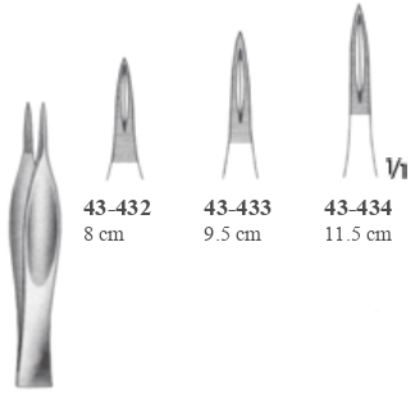

STILLE-BARRAYA
Damar ve Tümör pensetleri
Vascular and Tumor forceps

ADLERKREUTZ
Damar ve Tümör pensetleri
Vascular and Tumor forceps

LANE
Doku pensetleri
Tissue forceps

DUVAL
43-424
Bağırsak penset
Intestinal forceps
14 cm

DENNIS-BROWNE
43-425
Bağırsak pensetleri
Intestinal forceps
19 cm

NELSON
43-426
Akciğer tutucu penset
Lung Grasping forceps
23 cm

6 x 7 diş
6 x 7 teeth

TUTTLE
43-427
Akciğer tutucu penset
Lung Grasping forceps
23 cm

BONNEY
43-428
Doku penset
Tissue forceps
17.5 cm

CHARNLEY
43-429
Doku penset
Tissue forceps
18 cm

JACKSON-BURROWS
43-430
Doku penset
Tissue forceps
14 cm

43-431
Kıymık penset
Splinter forceps
8 cm

Kıymık pensetler