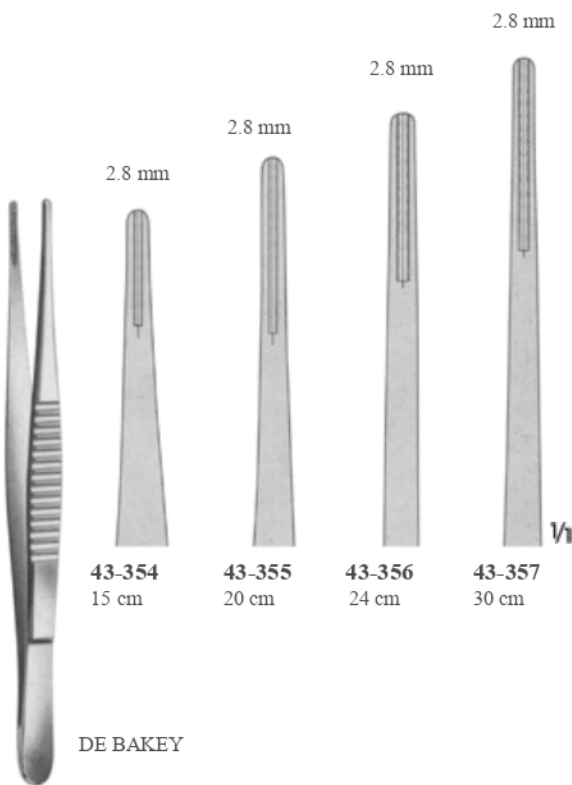

COOLEY
43-342
20 cm

Düz Ağız/Smooth jaws

43-345
20 cm

De Bakey Diş

Toothing De Bakey

GERALD

43-362
17.5 cm

43-363
17.5 cm

43-364
23 cm

CUSHING

43-365
18 cm

43-366
20 cm

43-367
25 cm

43-368
20 cm

1/2

BROPHY