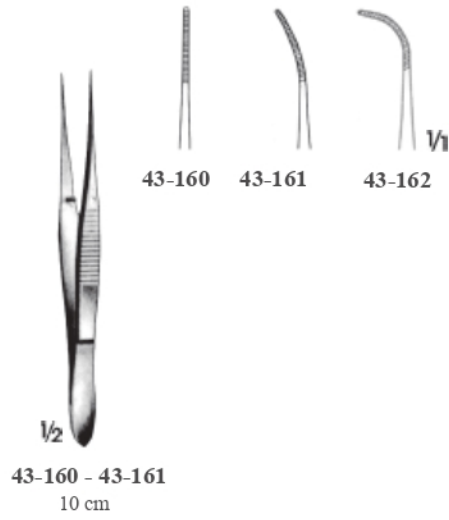

43-142
Ø 1.0 mm
Düz/Straight

43-142
43-143 Düz sap/Flat
handle 18 cm

18 cm **43-144**
20 cm **43-145**
1.0 mm
Düz/Straight

43-144
43-145
Düz sap/Flat handle

43-146
1 mm
1 x 2 diş
1 x 2 teeth

43-147
1 mm
1 x 2 diş
1 x 2 teeth

43-146 - 43-147
Dişli doku pensetleri,
düz sap
Mikro tissue forceps
flat handle
18 cm

43-148
Düz
1 x 2 diş
Straight
1 x 2 teeth

43-149
Eğri
1 x 2 diş
Curved
1 x 2 teeth

WACHTEL
43-148 - 43-149
Mikro dişli doku pensetleri
yuvarlak sap
Mikro tissue forceps
round handle
18 cm

- Due-to slender carbide tip, efficient use
- Tight gripping without damaging the tissue
- Multi-purpose use
- Long working life

43-175 - 43-182
Orta/Medium

43-175
11.5 cm

43-176
13 cm

43-177
14.5 cm

43-178
16 cm