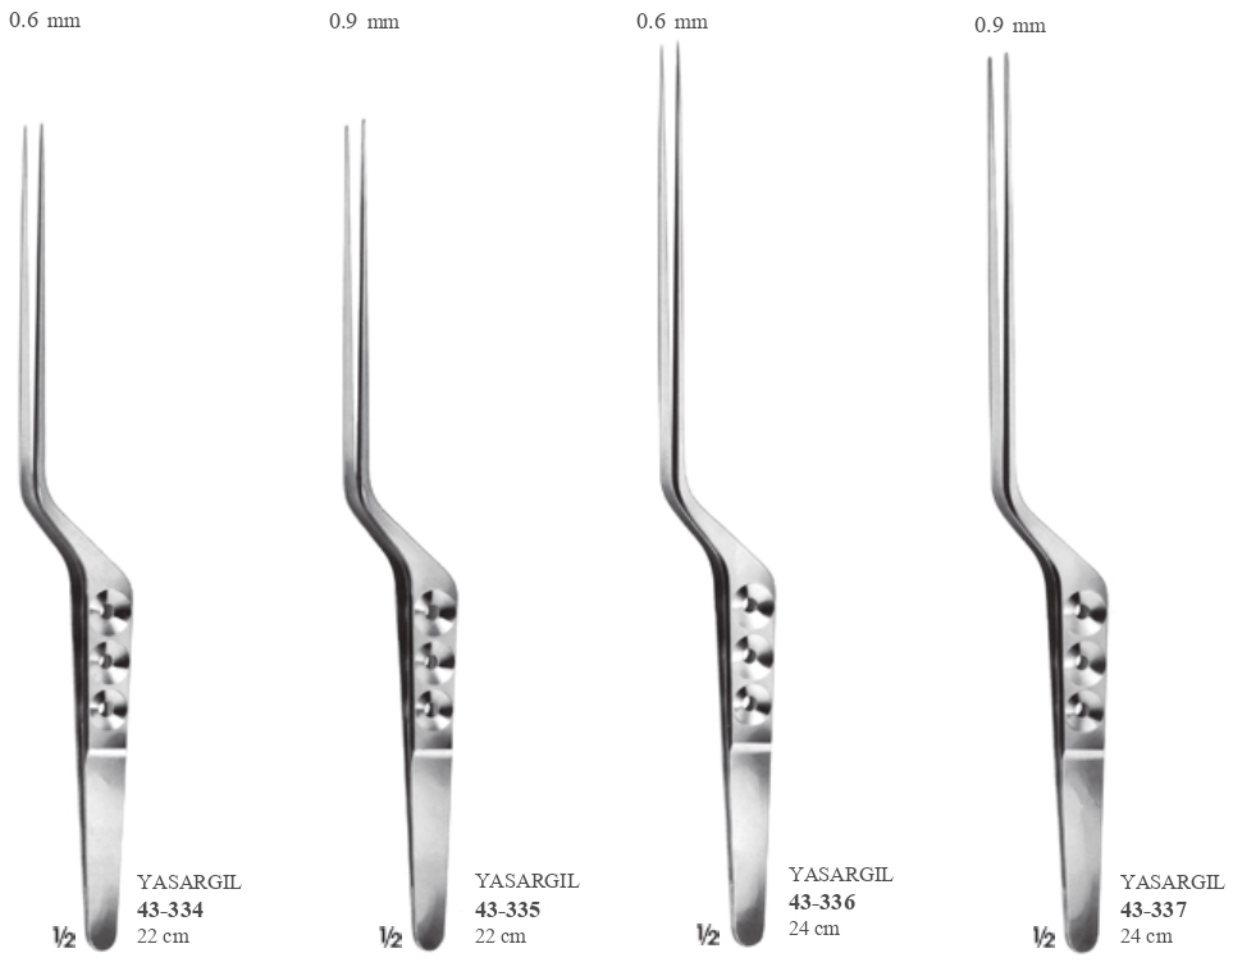

43-300
15 cm

Dişli doku pensetleri
Tissue forceps

Delicate tissue forceps

Hassas doku penseti
GRAEFE

43-302

Dişli doku penseti
Tissue forceps
11 cm
Delicate tissue forceps

Hassas doku penseti
ADSON

43-303

Hassas doku penseti
Delicate tissue forceps
18 cm
Delicate tissue forceps

JEFFERSON
43-304

18 cm

Hassas doku penseti
Delicate tissue forceps
18 cm
Delicate tissue forceps

CAIRNS-DOTT

43-340
20 cm

MC INDOE
43-341
15 cm