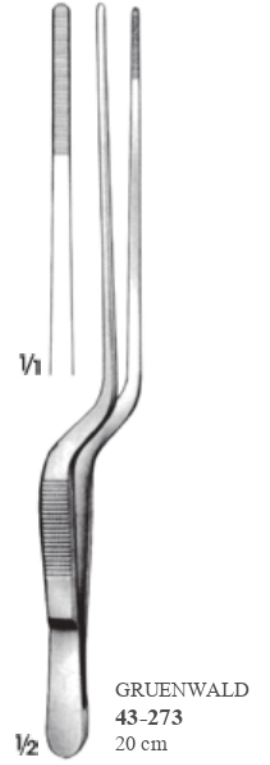

ST. MARTIN
43-265
Hassas göz penseti
Delicate eye forceps
8 cm

CASTROVIEJO
43-266
Hassas göz penseti
Delicate eye forceps
8 cm

MICRO-ADSON-BIEMER
43-267
Hassas doku penseti
Delicate tissue forceps
12 cm

Eğik geçme
Slant pass

MICRO-ADSON
43-268
Hassas doku penseti
Delicate tissue forceps
12 cm

ADSON
43-294

12 cm

ADSON
43-295

12 cm

ADSON
43-296

12 cm