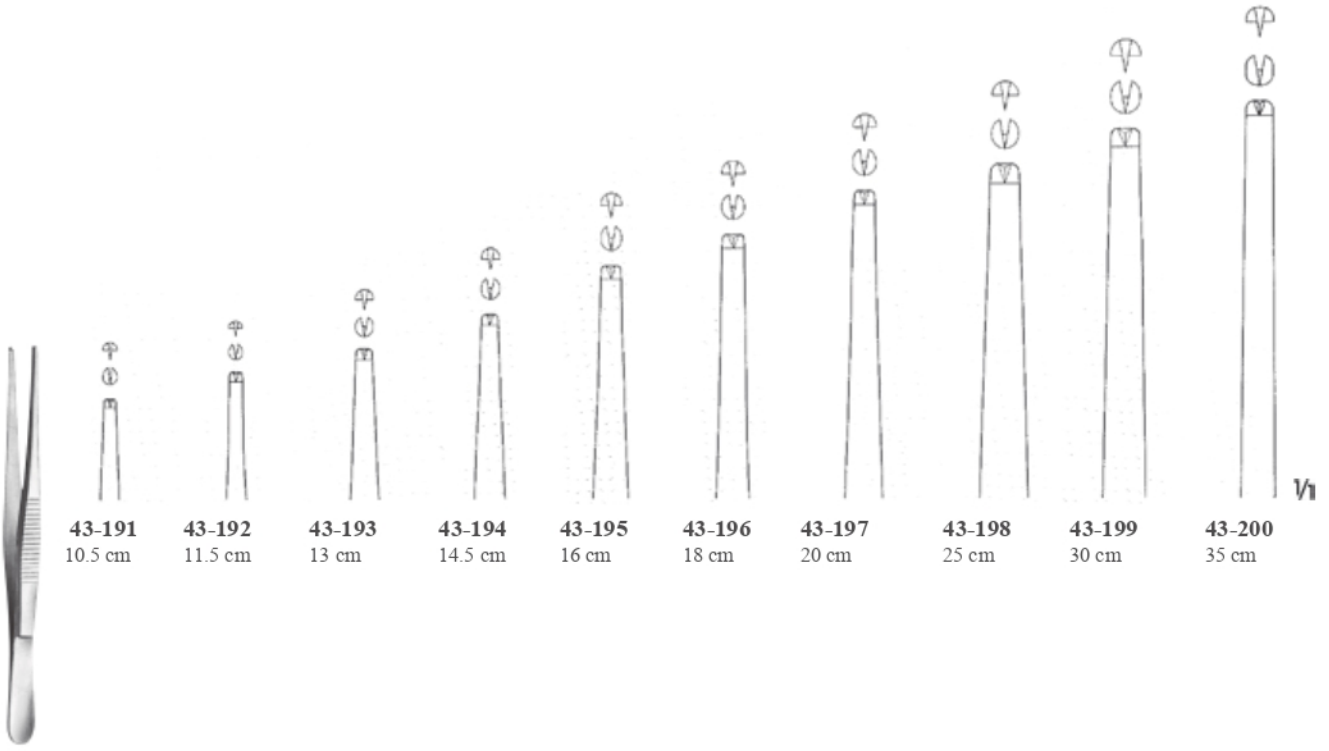

43-185
14.5 cm

43-186
16 cm

43-187
18 cm

43-188
20 cm

43-189
25 cm

43-190
30 cm

V₁

Doku Pensetleri
Tissue Forceps