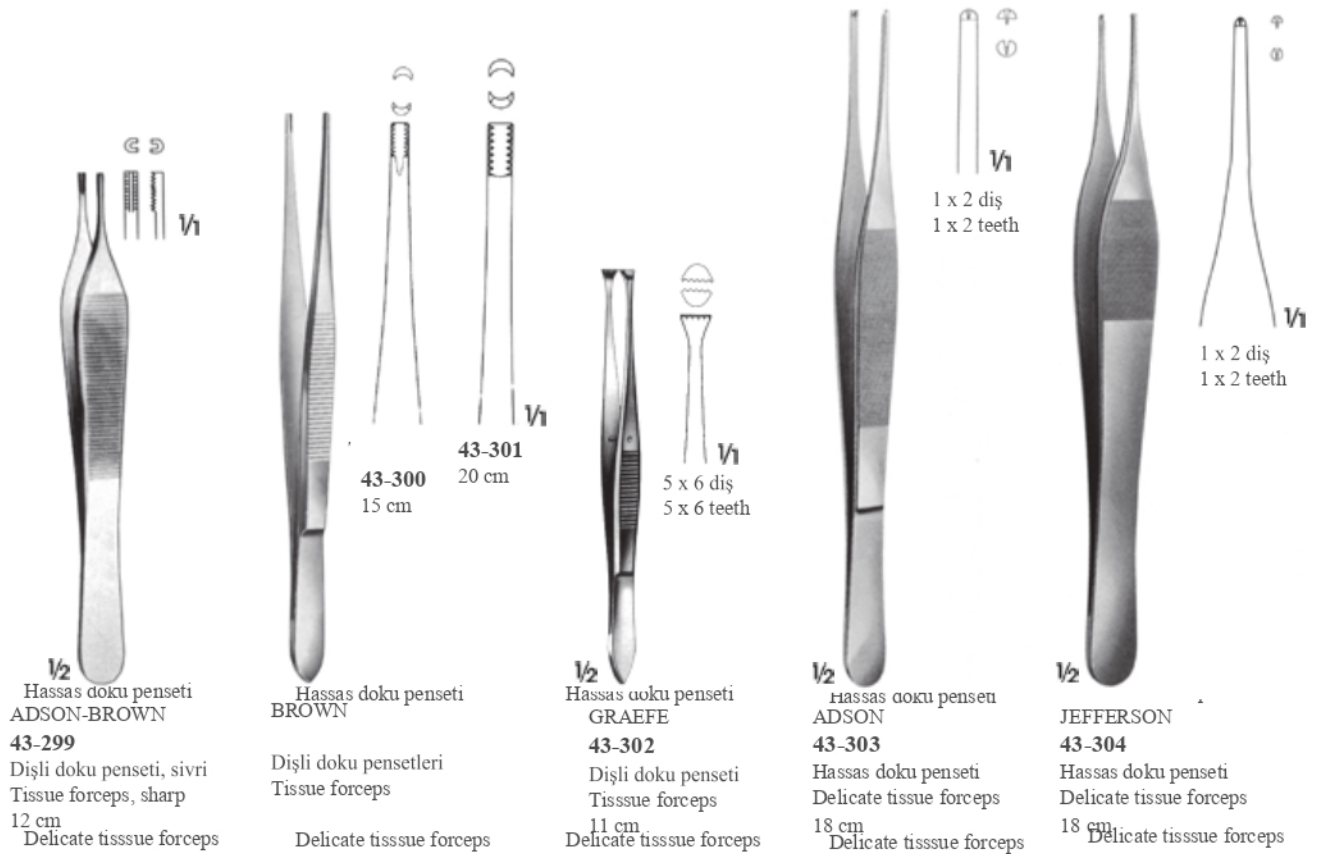

Hassas doku penseti
ADSON-BROWN

43-299

Dişli doku penseti, sivri
Tissue forceps, sharp
12 cm
Delicate tissue forceps

Hassas doku penseti
BROWN

43-300
15 cm

Dişli doku pensetleri
Tissue forceps

Delicate tissue forceps

Hassas doku penseti
GRAEFE

43-302

Dişli doku penseti
Tissue forceps
11 cm
Delicate tissue forceps

Hassas doku penseti
ADSON

43-303

Hassas doku penseti
Delicate tissue forceps
18 cm
Delicate tissue forceps

JEFFERSON
43-304

18 cm

Hassas doku penseti
Delicate tissue forceps
18 cm
Delicate tissue forceps