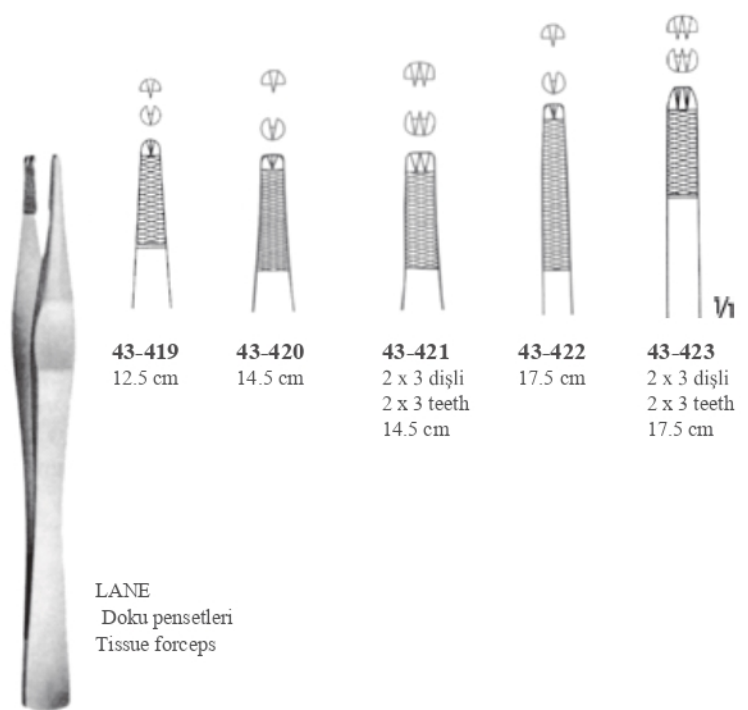

LANE
Doku pensetleri
Tissue forceps