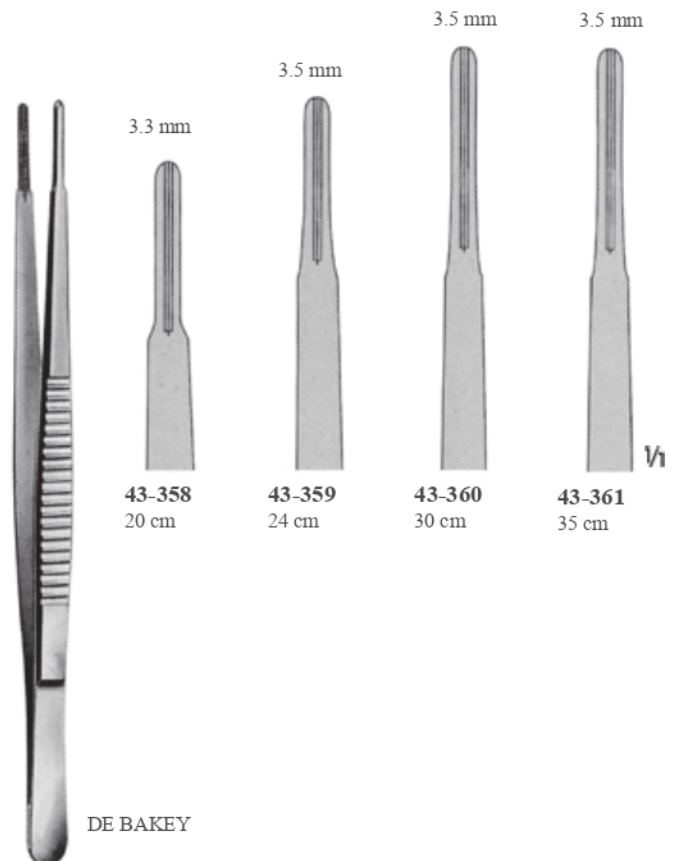

COOLEY
43-342
20 cm

Düz Ağız/Smooth jaws

43-345
20 cm

De Bakey Diş

Toothing De Bakey

GERALD

43-362
17.5 cm

43-363
17.5 cm

43-364
23 cm

CUSHING

43-365
18 cm

43-366
20 cm

43-367
25 cm

43-368
20 cm

1/2

BROPHY