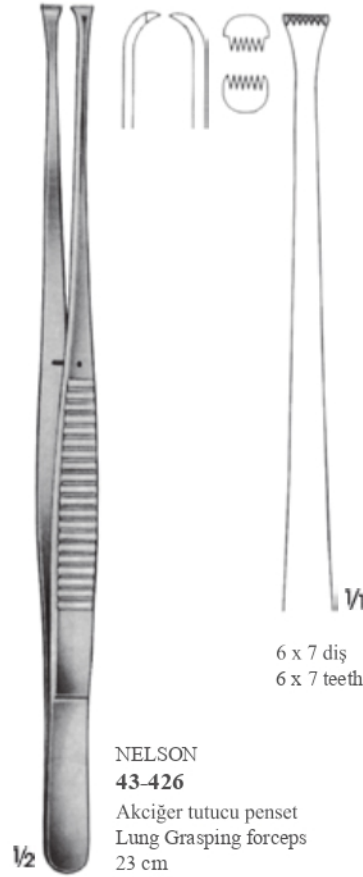

BROPHY
43-406
Doku penset
Tissue forceps
20 cm

CUSHING
43-407
Doku penset
Tissue forceps
18 cm

43-408
15 cm

43-409
20 cm

STRASSBURGER MODEL
43-408 - 43-409
Doku pensetleri
Tissue forceps

WAUGH
Hassas doku pensetleri
Delicate tissue forceps

STILLE-BARRAYA
Damar ve Tümör pensetleri
Vascular and Tumor forceps

ADLERKREUTZ
Damar ve Tümör pensetleri
Vascular and Tumor forceps

LANE
Doku pensetleri
Tissue forceps

DUVAL
43-424
Bağırsak penset
Intestinal forceps
14 cm

DENNIS-BROWNE
43-425
Bağırsak pensetleri
Intestinal forceps
19 cm

NELSON
43-426
Akciğer tutucu penset
Lung Grasping forceps
23 cm

6 x 7 diş
6 x 7 teeth

TUTTLE
43-427
Akciğer tutucu penset
Lung Grasping forceps
23 cm