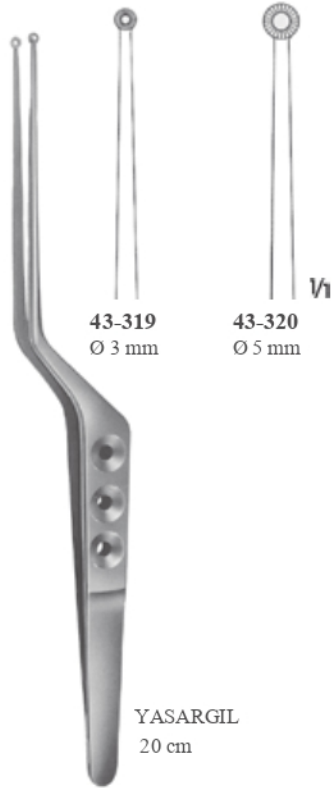

43-300
15 cm

Dişli doku pensetleri
Tissue forceps

Delicate tissue forceps

Hassas doku penseti
GRAEFE

43-302

Dişli doku penseti
Tissue forceps
11 cm
Delicate tissue forceps

Hassas doku penseti
ADSON

43-303

Hassas doku penseti
Delicate tissue forceps
18 cm
Delicate tissue forceps

JEFFERSON
43-304

18 cm

Hassas doku penseti
Delicate tissue forceps
18 cm
Delicate tissue forceps

CAIRNS-DOTT

43-340
20 cm

MC INDOE
43-341
15 cm