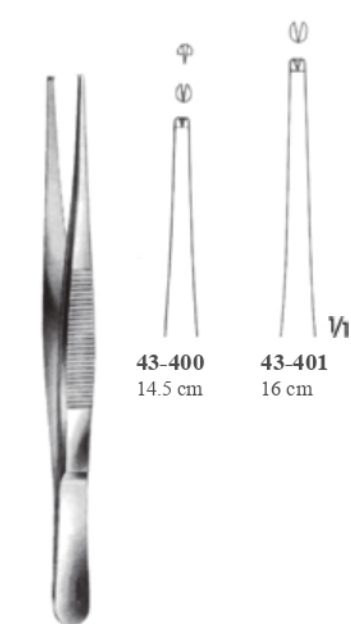

1.0 mm

DE BAKEY
43-389 18 cm
43-390 20 cm
Düz saplı
Mikro penset
Micro forceps
With round handle

1.0 mm

DE BAKEY
43-391 15 cm
43-392 19.5 cm
43-393 24 cm
Penset/forceps

1.2 mm

43-394
15 cm

1.5 mm

43-395
20 cm

1.5 mm

43-396
24 cm

1.5 mm

43-397
30 cm

Ultra hafif pensetler
Ultra-Light forceps

43-398
12.5 cm

43-399
15 cm

TREVES
Doku pensetleri
Tissue forceps

43-400
14.5 cm

43-401
16 cm

Doku pensetleri
Tissue forceps

43-402
17.5 cm

43-403
23 cm

43-404
17.5 cm

GERALD
Hassas doku pensetleri
Delicate tissue forceps

43-405
Doku penset
Tissue forceps
20 cm