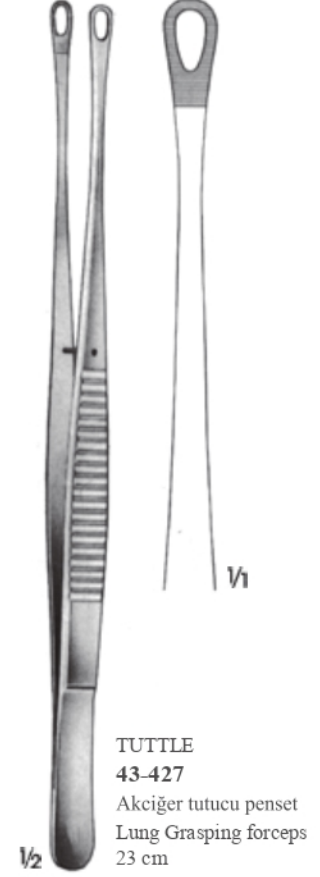

BROPHY
43-406
Doku penset
Tissue forceps
20 cm

CUSHING
43-407
Doku penset
Tissue forceps
18 cm

43-408
15 cm

43-409
20 cm

STRASSBURGER MODEL
43-408 - 43-409
Doku pensetleri
Tissue forceps

WAUGH
Hassas doku pensetleri
Delicate tissue forceps

STILLE-BARRAYA
Damar ve Tümör pensetleri
Vascular and Tumor forceps

ADLERKREUTZ
Damar ve Tümör pensetleri
Vascular and Tumor forceps

LANE
Doku pensetleri
Tissue forceps

DUVAL
43-424
Bağırsak penset
Intestinal forceps
14 cm

DENNIS-BROWNE
43-425
Bağırsak pensetleri
Intestinal forceps
19 cm

NELSON
43-426
Akciğer tutucu penset
Lung Grasping forceps
23 cm

6 x 7 diş
6 x 7 teeth

TUTTLE
43-427
Akciğer tutucu penset
Lung Grasping forceps
23 cm