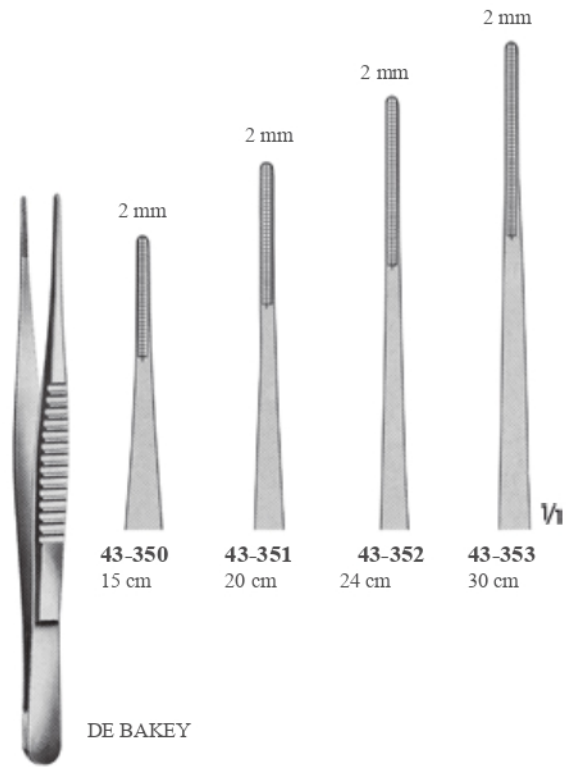

COOLEY
43-342
20 cm

Düz Ağız/Smooth jaws

43-345
20 cm

De Bakey Diş

Toothing De Bakey

GERALD

43-362
17.5 cm

43-363
17.5 cm