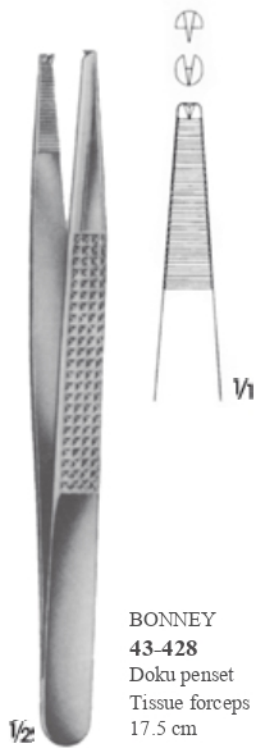

BROPHY
43-406
Doku penset
Tissue forceps
20 cm

CUSHING
43-407
Doku penset
Tissue forceps
18 cm

43-408
15 cm

43-409
20 cm

STRASSBURGER MODEL
43-408 - 43-409
Doku pensetleri
Tissue forceps

WAUGH
Hassas doku pensetleri
Delicate tissue forceps

STILLE-BARRAYA
Damar ve Tümör pensetleri
Vascular and Tumor forceps

ADLERKREUTZ
Damar ve Tümör pensetleri
Vascular and Tumor forceps

LANE
Doku pensetleri
Tissue forceps

DUVAL
43-424
Bağırsak penset
Intestinal forceps
14 cm

DENNIS-BROWNE
43-425
Bağırsak pensetleri
Intestinal forceps
19 cm

NELSON
43-426
Akciğer tutucu penset
Lung Grasping forceps
23 cm

6 x 7 diş
6 x 7 teeth

TUTTLE
43-427
Akciğer tutucu penset
Lung Grasping forceps
23 cm

BONNEY
43-428
Doku penset
Tissue forceps
17.5 cm

CHARNLEY
43-429
Doku penset
Tissue forceps
18 cm

JACKSON-BURROWS
43-430
Doku penset
Tissue forceps
14 cm

43-431
Kıymık penset
Splinter forceps
8 cm

Kıymık pensetler