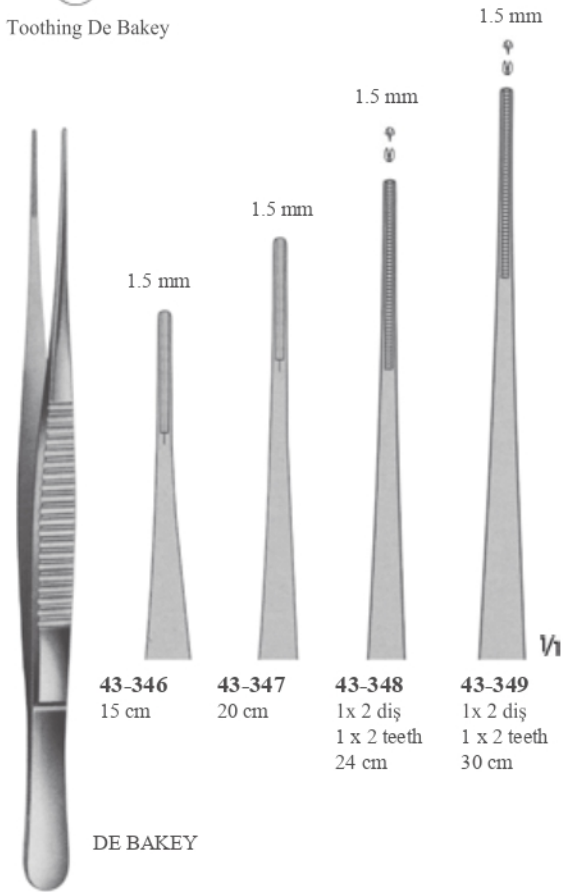

COOLEY
43-342
20 cm

Düz Ağız/Smooth jaws

43-345
20 cm

De Bakey Diş

Toothing De Bakey

GERALD

43-362
17.5 cm

43-363
17.5 cm

43-364
23 cm

CUSHING

43-365
18 cm

43-366
20 cm

43-367
25 cm

43-368
20 cm

1/2

BROPHY